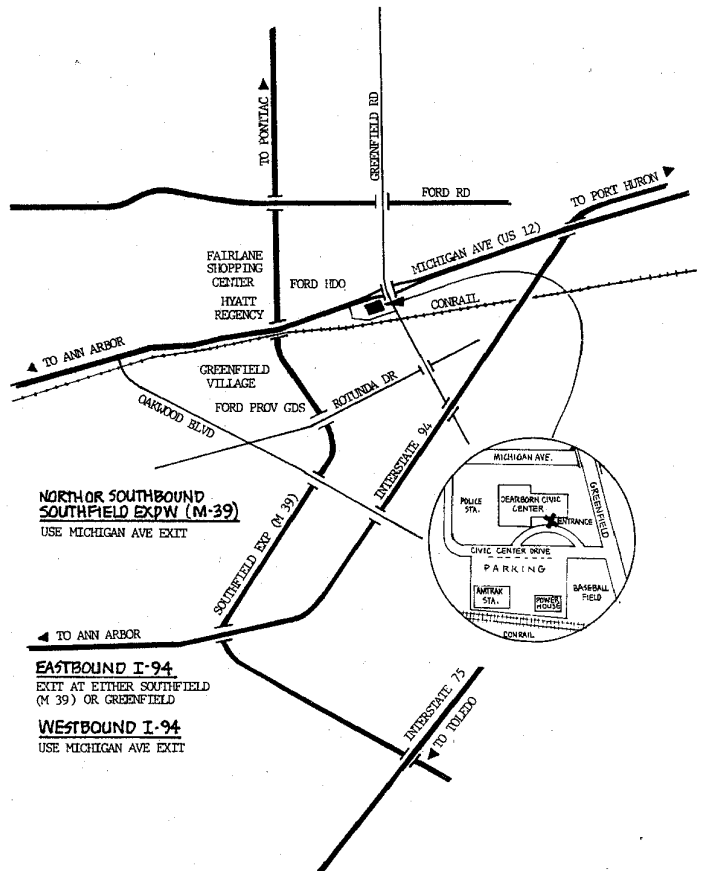

Sunday, October 26, 10 AM-4 PM

DEARBORN CIVIC CENTER
15801 MICHIGAN AVE., DEARBORN, MI.

TRAINORAMA '86

PRESENTED BY

THE REDFORD MODEL RAILROAD CLUB

★ MODEL TRAINS IN ALL POPULAR SCALES

★ TINPLATE ★ RAILROADIANA

★ PLUS MUCH MORE

ADMISSION: \$1.50 PER PERSON,
CHILDREN UNDER 12 FREE (WHEN
ACCOMPANIED BY AN ADULT)

FOR DEALER TABLE RESERVATIONS
AND FURTHER INFORMATION
CONTACT: FRANK GENDERNALIK
P.O. BOX 1174 • DEARBORN, MICHIGAN
48121 • (313) 937-0361 (EVENINGS)

TAKE THE TRAIN TO TRAINORAMA:
If you're traveling to Trainorama from outside the Metro Detroit area, why not take the train? We're located just across the parking lot from the Dearborn Amtrak station.