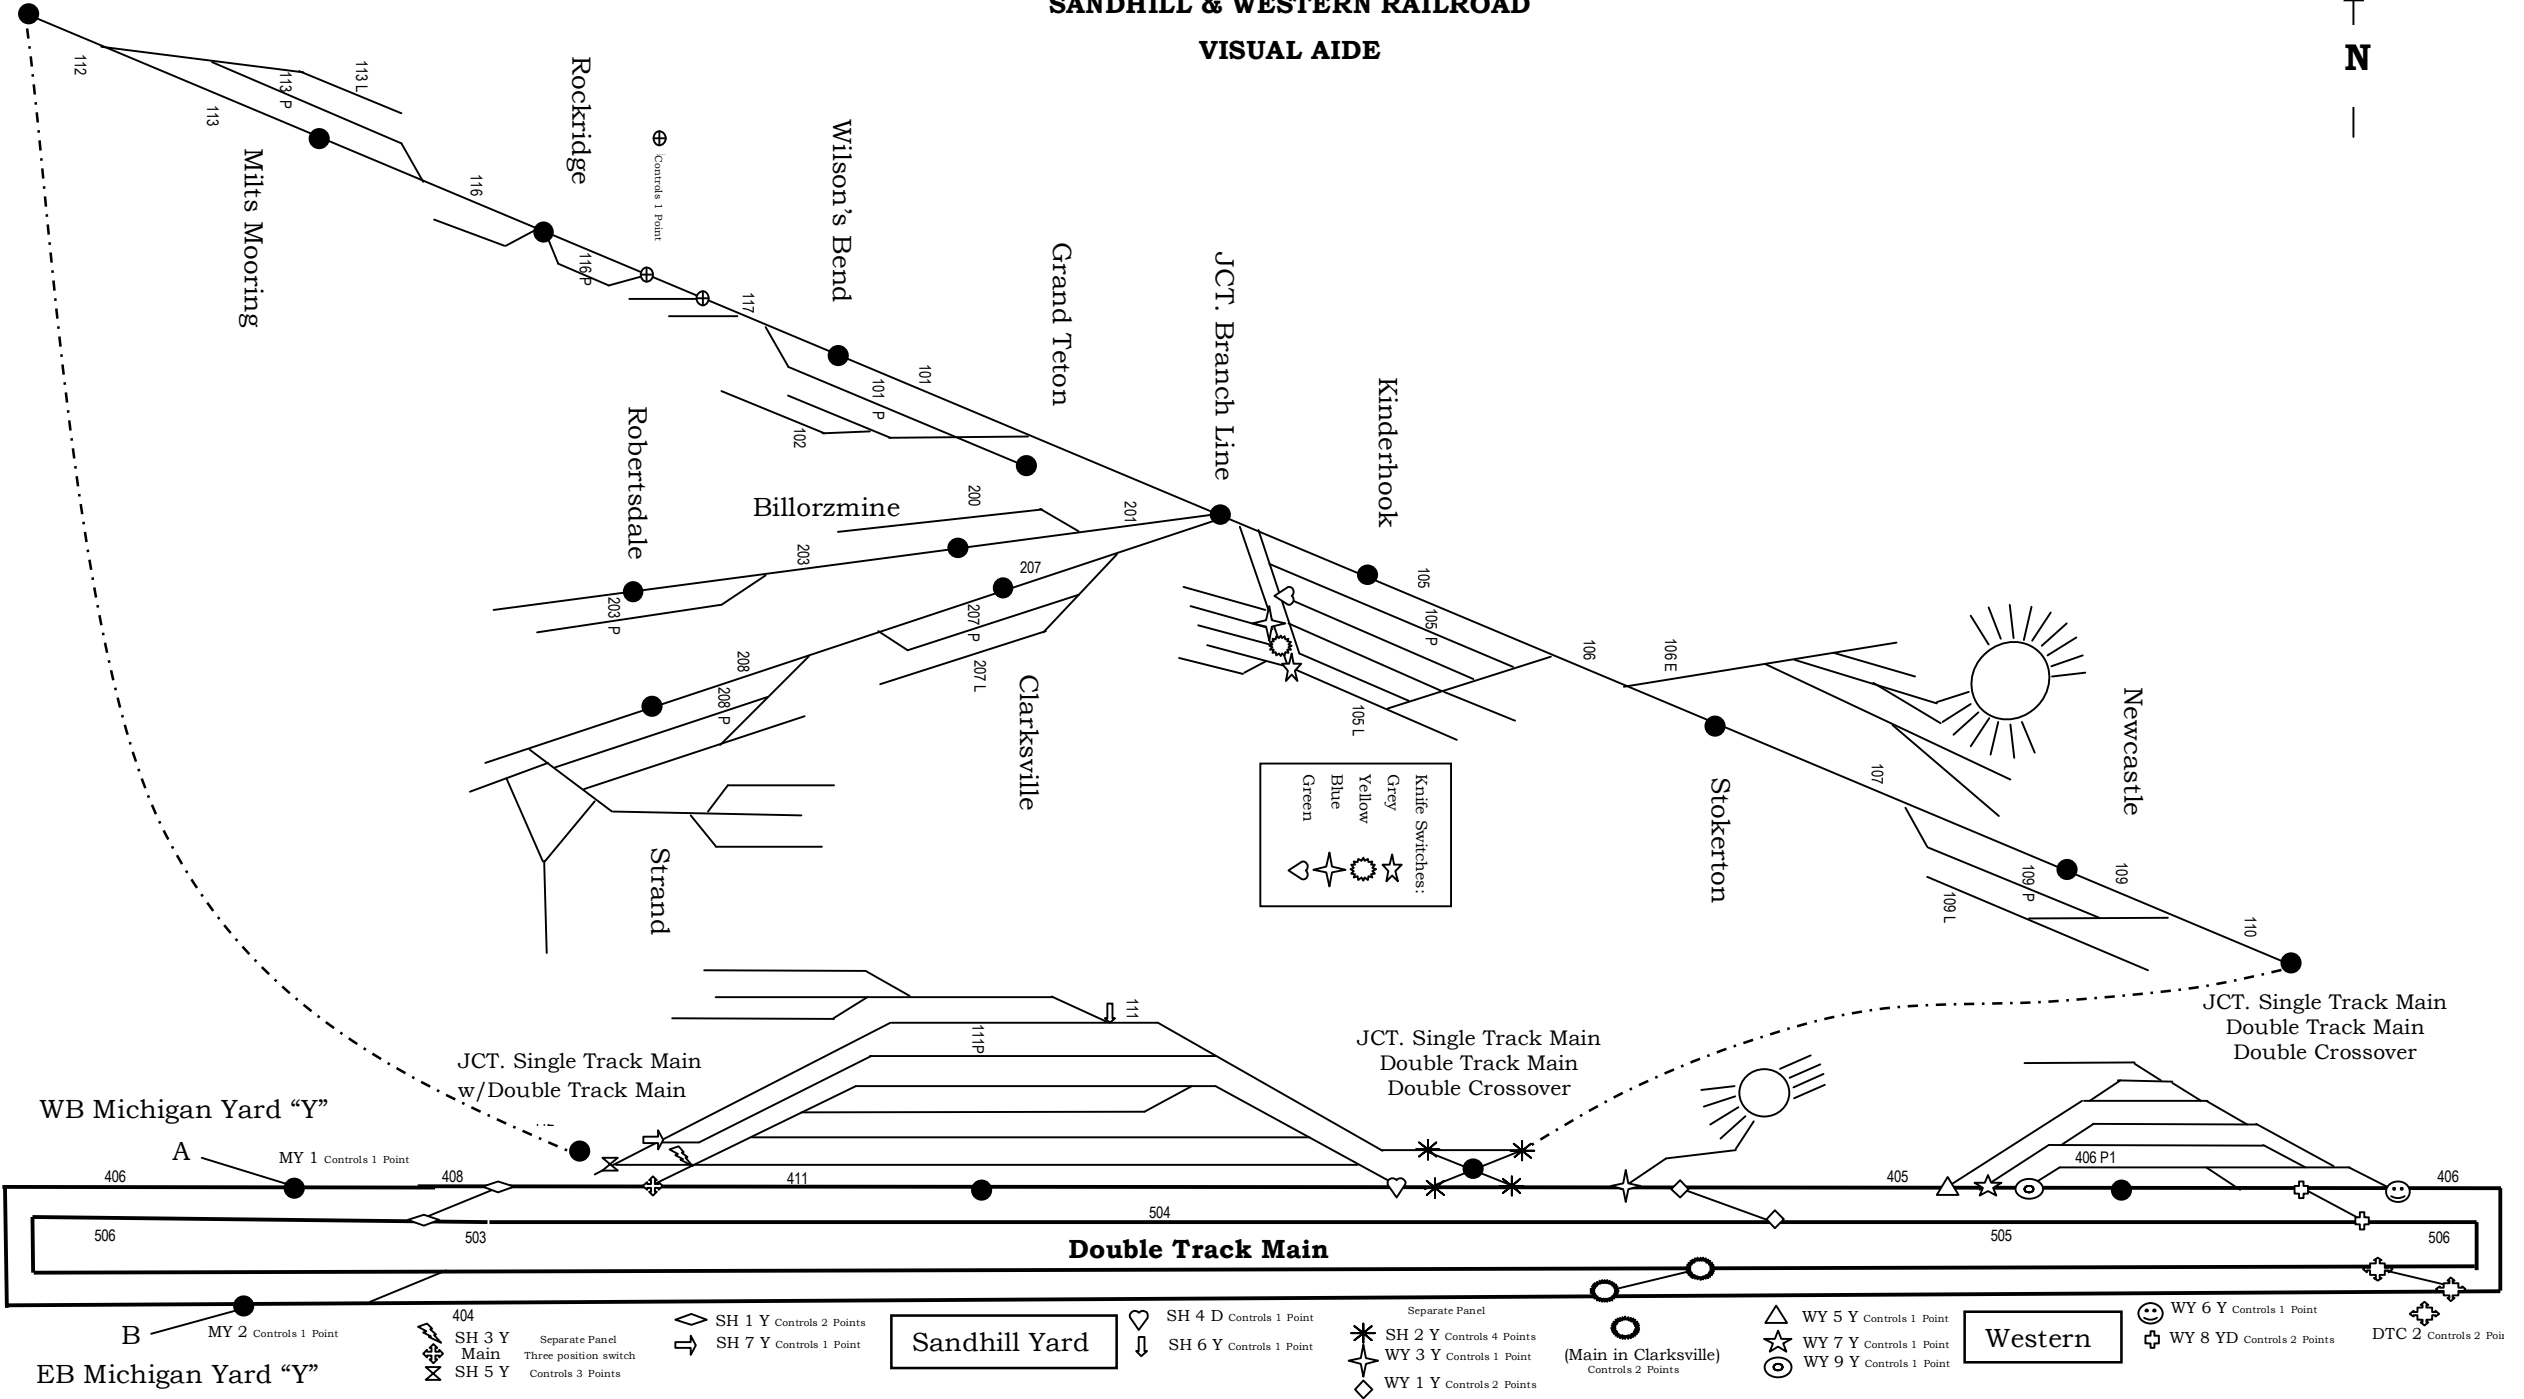

JCT. Single Track Main
w/Double Track Main

REDFORD MODEL RAILROAD CLUB SANDHILL & WESTERN RAILROAD VISUAL AIDE

Knife Switches:
 Grey
 Yellow
 Blue
 Green

Other Symbols:
 ☆ (Star)
 ☼ (Sun)
 ⬠ (Triangle)
 ⬡ (Square)
 ⬢ (Diamond)

Sandhill Yard

Western

SH 3 Y
Main
SH 5 Y

SH 1 Y Controls 2 Points
SH 7 Y Controls 1 Point

SH 4 D Controls 1 Point
SH 6 Y Controls 1 Point

SH 2 Y Controls 4 Points
WY 3 Y Controls 1 Point
WY 1 Y Controls 2 Points

WY 5 Y Controls 1 Point
WY 7 Y Controls 1 Point
WY 9 Y Controls 1 Point

WY 6 Y Controls 1 Point
WY 8 YD Controls 2 Points
DTC 2 Controls 2 Points

WB Michigan Yard "Y"

EB Michigan Yard "Y"

Double Track Main

JCT. Single Track Main
w/Double Track Main

JCT. Single Track Main
Double Track Main
Double Crossover

JCT. Single Track Main
Double Track Main
Double Crossover

Mits Mooring

Rockridge

Wilson's Bend

Grand Teton