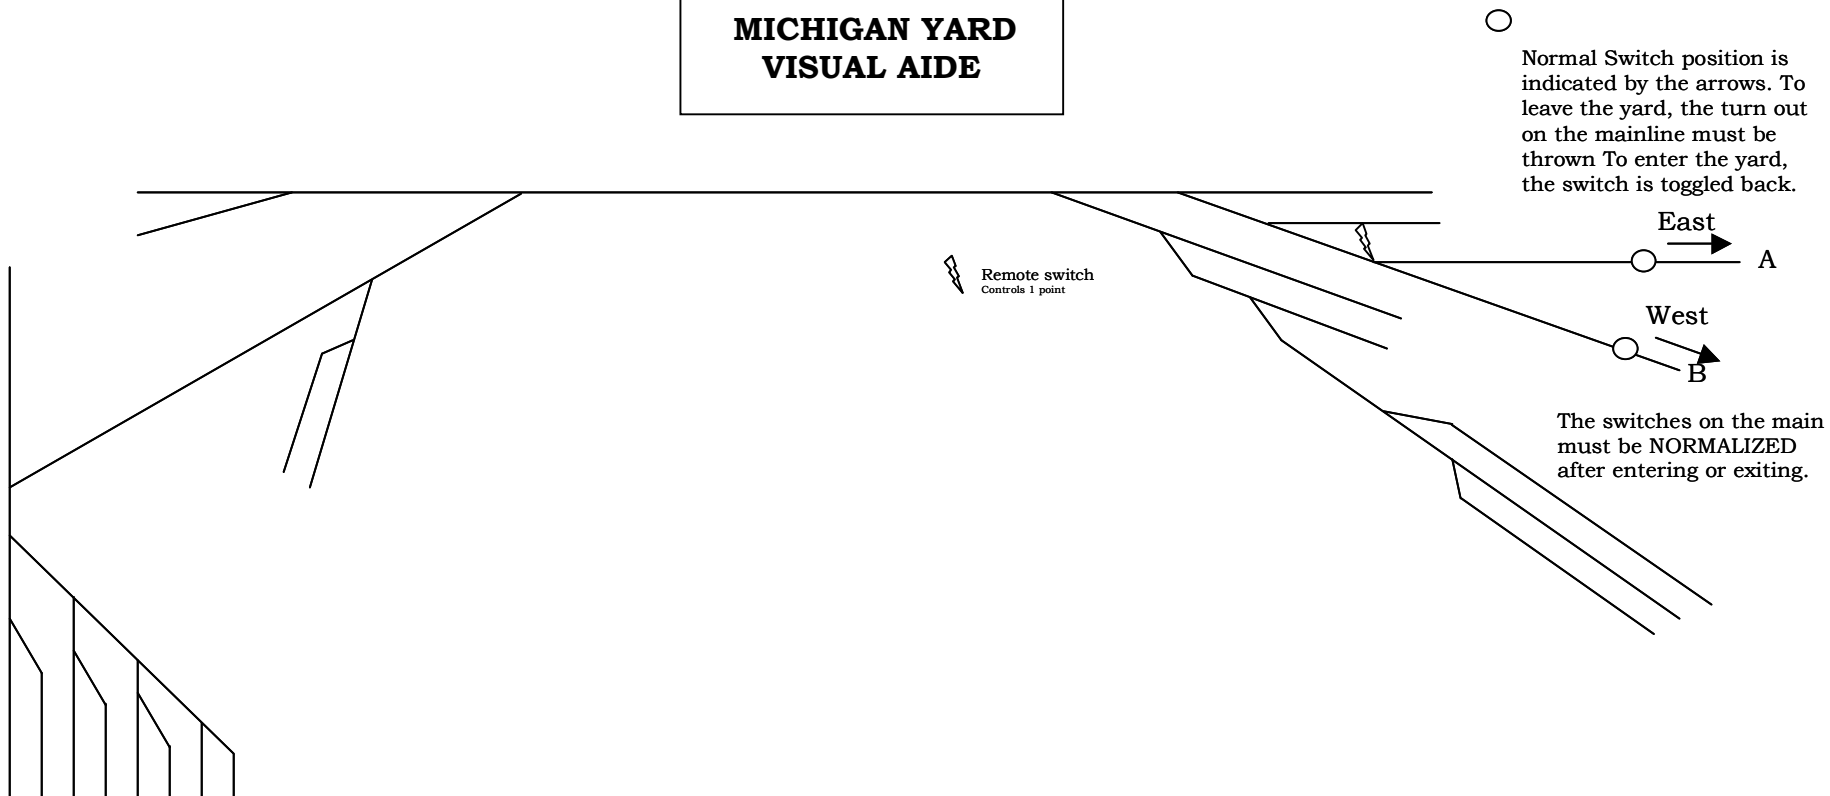

MICHIGAN YARD VISUAL AIDE

Light Bulb Arrangement-Dispatchers Booth														
#1	#2	#3	#4	#5	#6	#7	#8	#9	#10	#11	#12	#13	#14	#15
111	206	200	506	411	208	207	206-E	106	109	101	113	116	111	406

MY#1

Bulb #	Location	Track Number	Bulb #	Location	Track Number
#1	Sandhill Main	110-112	#9	Kinderhook	106
#2	Branch Jct	206	#10	Newcastle	109-110
#3	Billorzmine	200	#11	Wilson's Bend	101
#4	Mainline West	506	#12	Milt's Mooring	113
#5	Mainline SH	412-408	#13	Rockridge	116
#6	Strand	208	#14	Sandhill Yard	111
#7	Clarksville	207	#15	Main Western	406
#8	Stokerton	206E			
			MY #1	Michigan Yard	